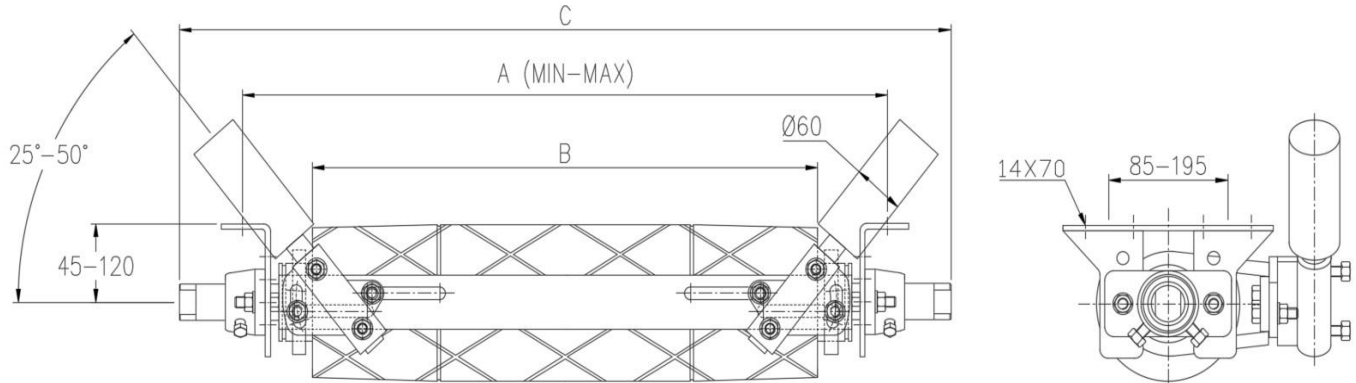

TECHNICAL DATA

Tru-Trac Flat Return Tracker HD

Low Speed Rubber 12mm

Doc. No: TTMQ717

Page: 1 of 1

Rev: 0

Date: 30.07.2021

Code	Belt width	A (Mounting Centre)	A Min - Max	B	C	Weight (Kg)
TTFLS105HD	1050	1296	1196 - 1366	1120	1450	87
TTFLS120HD	1200	1448	1346 - 1518	1270	1600	90
TTFLS135-140HD	1350 / 1400	1600 / 1700	1510 - 1720	1450	1850	94
TTFLS150HD	1500	1752	1672 - 1822	1590	1950	96

Outside Drum Dia= 170*
Shaft = 40 Dia

All dimensions in mm

Non standard trackers can be made to customer specifications

* 170 dia, represents the minimum diameter, the actual dia can vary between 170 to 174