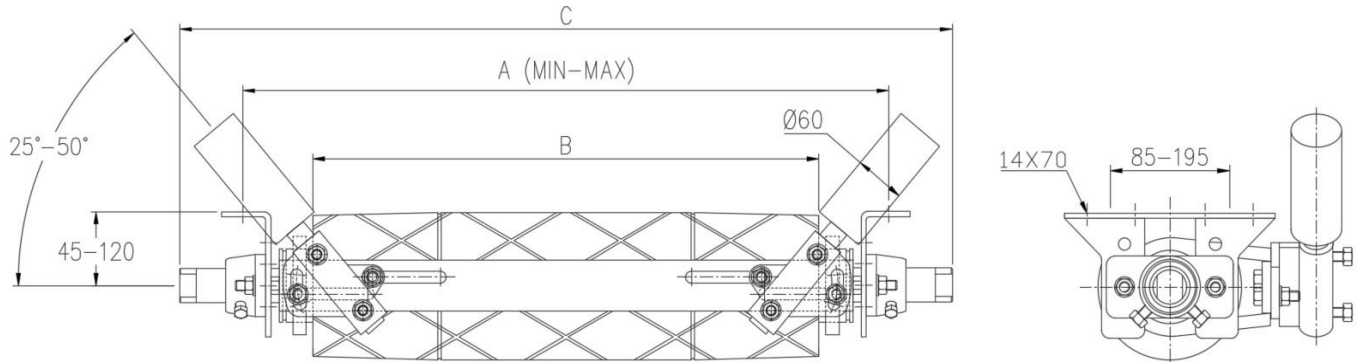

### Low Speed Thrust Polyurethane 12mm

Doc. No: TTMQ722

Page: 1 of 1

Rev: 0

Date: 30.07.2021

Code	Belt width	A (Mounting Centre)	A Min - Max	B	C	Weight (Kg)
TTFLS105HDTP12	1050	1296	1196 - 1366	1120	1450	87
TTFLS120HDTP12	1200	1448	1346 - 1518	1270	1600	90
TTFLS135-140HDTP12	1350 / 1400	1600 / 1700	1510 - 1720	1450	1850	94
TTFLS150HDTP12	1500	1752	1672 - 1822	1590	1950	96

**Outside Drum Dia= 170\***  
**Shaft = 40 Dia**

All dimensions in mm

**Non standard trackers can be made to customer specifications**

\* 170 dia, represents the minimum diameter, the actual dia can vary between 170 to 174