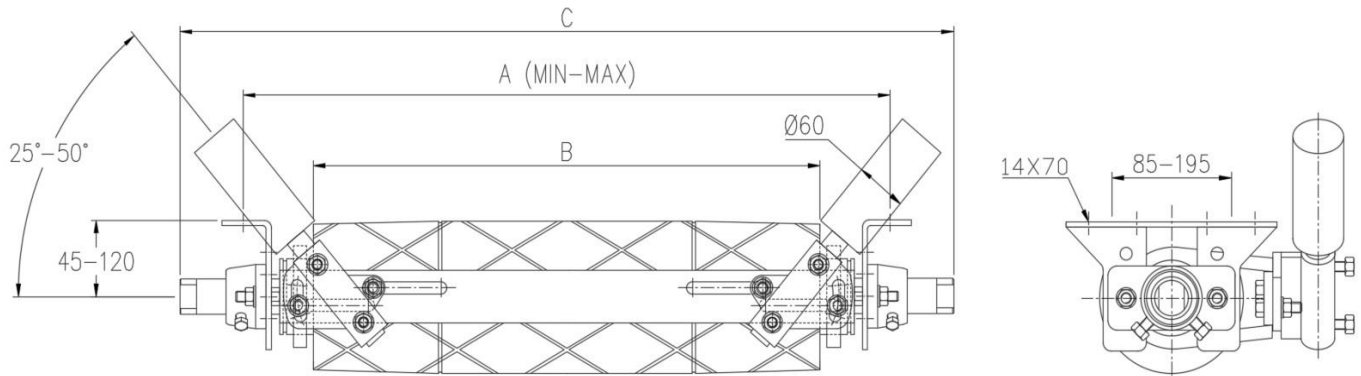

### Low Speed Thrust Polyurethane (Fire Retardant) FRAS 12mm

Doc. No: TTMQ724

Page: 1 of 1

Rev: 0

Date: 30.07.2021

Code	Belt width	A (Mounting Centre)	A Min - Max	B	C	Weight (Kg)
TTFLS105HDTP12F	1050	1296	1196 - 1366	1120	1450	87
TTFLS120HDTP12F	1200	1448	1346 - 1518	1270	1600	90
TTFLS135-140HDTP12F	1350 / 1400	1600 / 1700	1510 - 1720	1450	1850	94
TTFLS150HDTP12F	1500	1752	1672 - 1822	1590	1950	96

**Outside Drum Dia= 170\***  
**Shaft = 40 Dia**

All dimensions in mm

**Non standard trackers can be made to customer specifications**

\* 170 dia, represents the minimum diameter, the actual dia can vary between 170 to 174