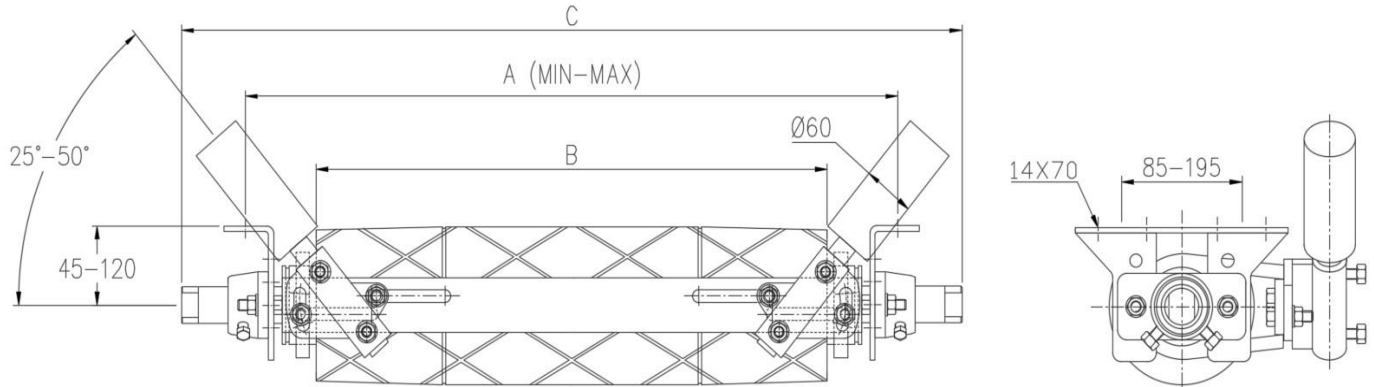

### Low Speed Thrust Rubber 12mm

Doc. No: TTMQ719

Page: 1 of 1

Rev: 0

Date: 30.07.2021

Code	Belt width	A (Mounting Centre)	A Min - Max	B	C	Weight (Kg)
TTFLS105HDT	1050	1296	1196 - 1366	1120	1450	87
TTFLS120HDT	1200	1448	1346 - 1518	1270	1600	90
TTFLS135-140HDT	1350 / 1400	1600 / 1700	1510 - 1720	1450	1850	94
TTFLS150HDT	1500	1752	1672 - 1822	1590	1950	96

**Outside Drum Dia= 170\***

**Shaft = 40 Dia**

All dimensions in mm

**Non standard trackers can be made to customer specifications**

\* 170 dia, represents the minimum diameter, the actual dia can vary between 170 to 174